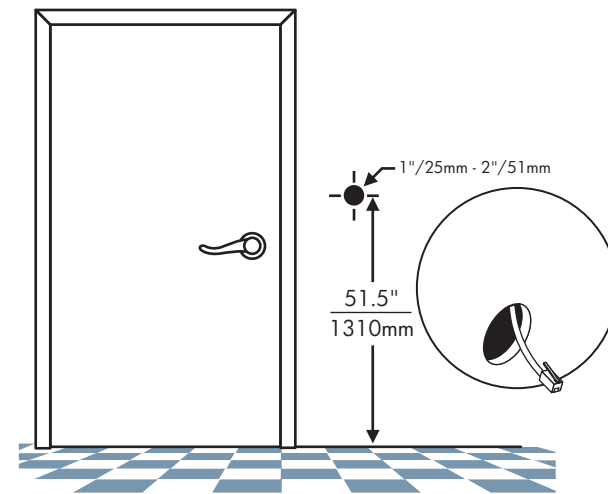

1 Optional routing for Ethernet cable