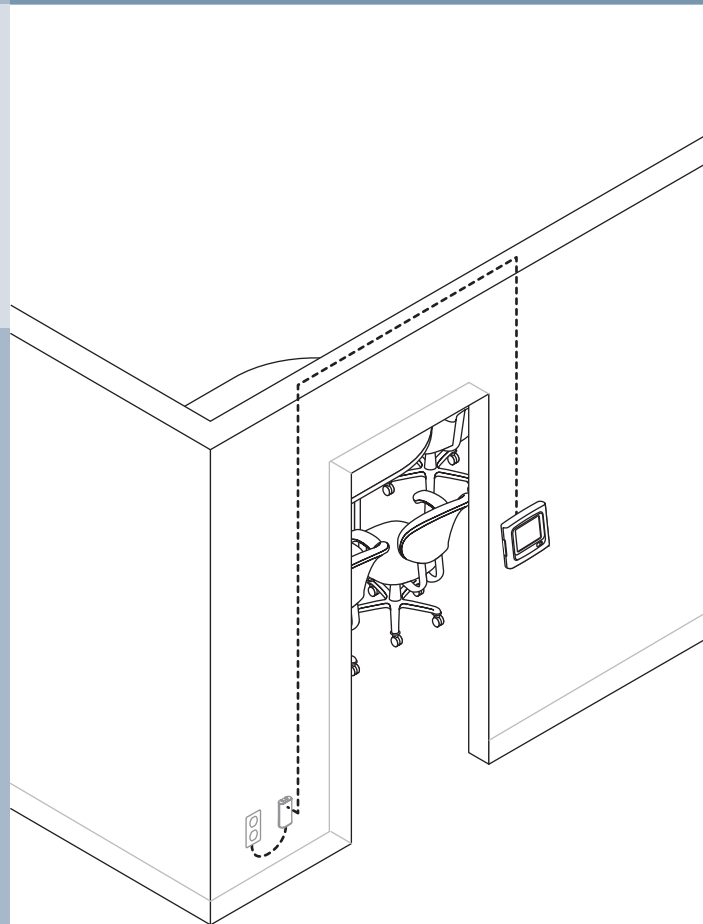

RoomWizard™ Power Supply Holder (RW PSH)

Quickstart Installation Guide