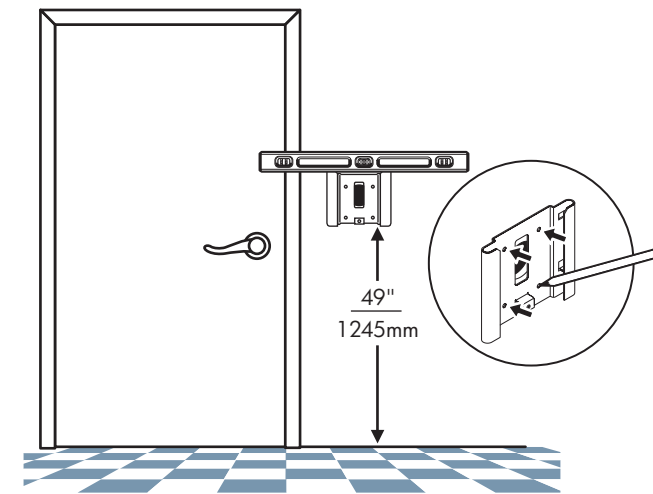

RoomWizard™ Power Supply Holder (RW PSH)

Quickstart Installation Guide

1 Optional routing for Ethernet cable

2

3

4

5

6

7

8