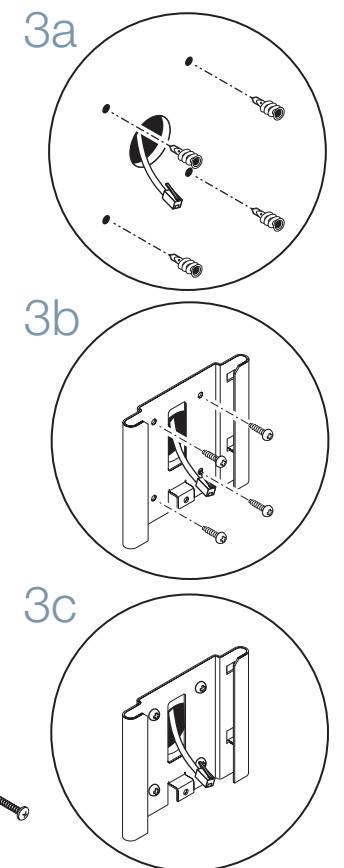

RoomWizard™ Power Supply Holder (RW PSH)

Quickstart Installation Guide

1 Optional routing for Ethernet cable

2

3

4

5

6

7

8