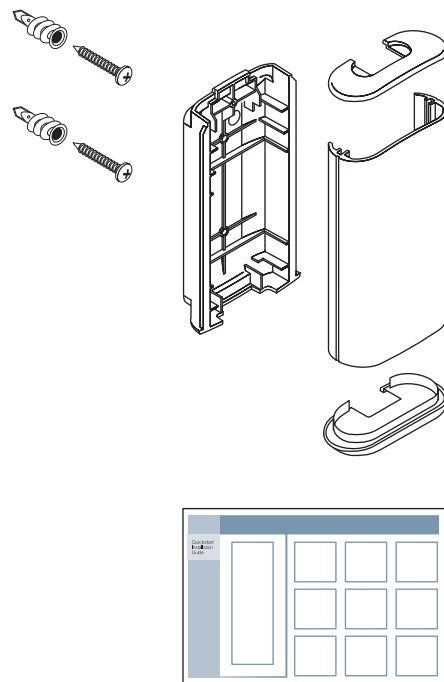

RoomWizard™ Power Supply Holder (RW PSH)

Quickstart Installation Guide