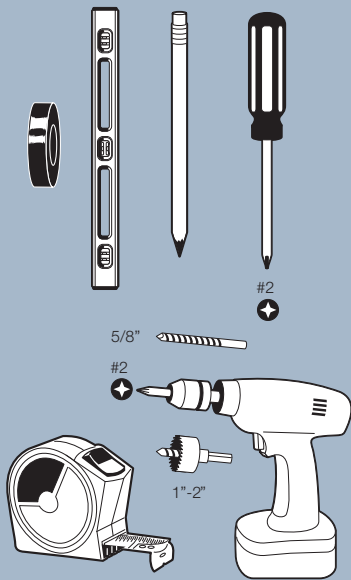

RoomWizard™ Power Supply Holder (RW PSH)

Quickstart Installation Guide