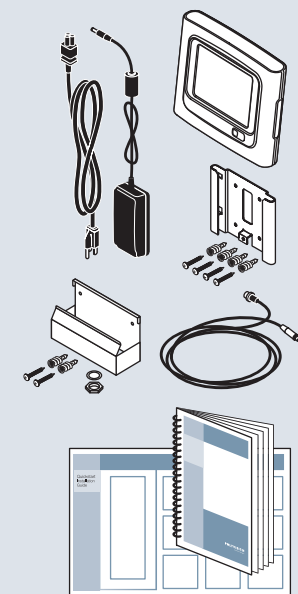

RoomWizard™ Power Supply Holder (RW PSH)

Quickstart Installation Guide